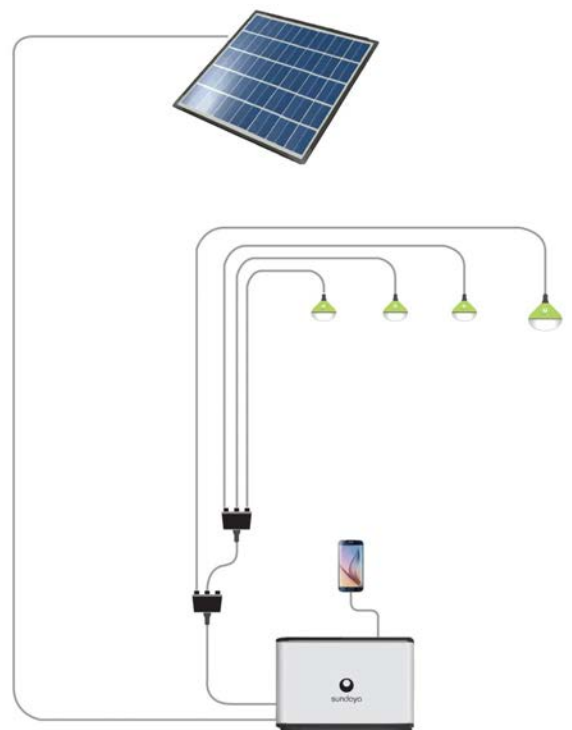

JouleBox Kits

A unique solar energy kit that solves all of the DC energy needs for tents, campsites, off-grid work stations or media makers on the go. All JouleBox kits include a super high quality lithium battery, solar panel, plug and play cables, on/off switches, highly efficient LED lights, 5v USB and 12v charging ports, and complete relatively portable installation materials.

Kits come with high efficiency 100 to 400 Lumen lights, some have fans and LED TVs that also function as external monitors. PC laptop power adaptor are available so you can keep your laptop charged directly from your JouleBox. Learn more about the kits and [see the options here...](#)